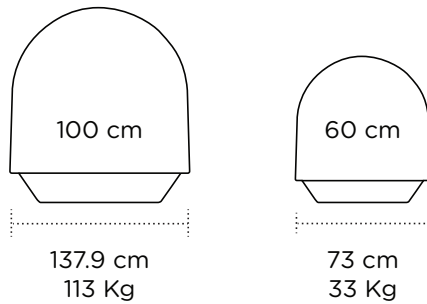

Best in Class solution for seamless maritime coverage

Our 3-axis motorized antenna is embedded with a proven tracking algorithm for the most accurate satellite tracking performance to minimize the tracking time. With its precise and fully automated diagnosis, Nava stays ahead of the maintenance schedule providing quick support and troubleshooting. Throughout the trip, whether life or business, you can rest assured of seamless connectivity.

Nava Antenna