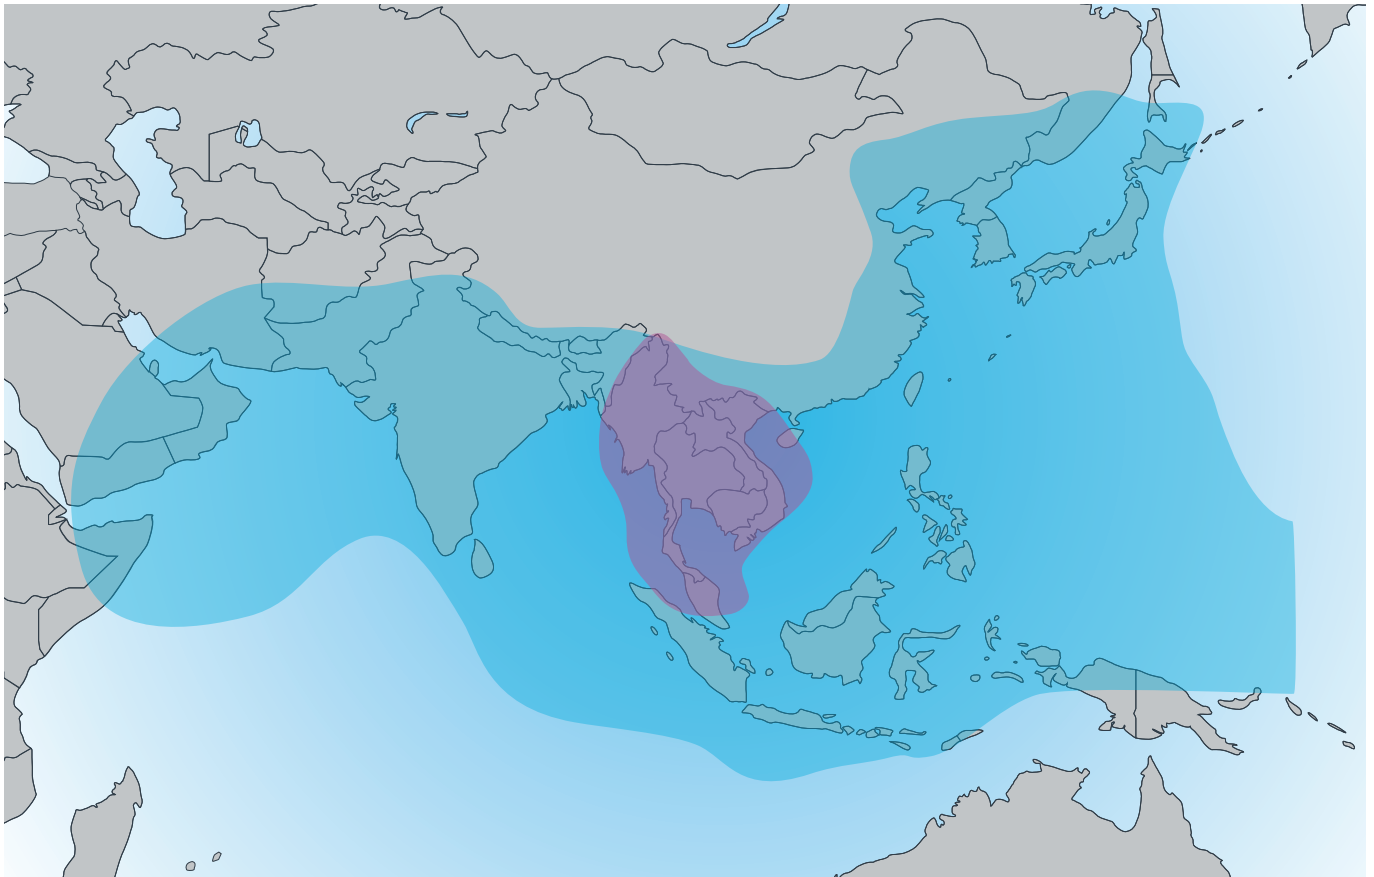

Service Coverage Map*

60-cm Antenna Coverage   100-cm Antenna Coverage

*The actual coverage and availability of services may differ from what is shown on the map. Nava makes no guarantees of its service coverage or availability.

About Nava®

Nava® is a maritime broadband service platform for ship and offshore operators—available from Thaicom as a single, end-to-end communications solutions provider. With Nava, Thaicom brings reliable broadband connectivity to the sea which is essential to connect crew and passengers, improve safety on board and support efficient vessel operations.

Thaicom Public Company Limited
349 28th Fl, SJ Infinite 1 Business Complex,
Vibhavadi Rangsit Rd, Chompol, Chatuchak,
Bangkok 10900, Thailand

Contact us:
Tel: (66 2) 596-5095 to 49
e-mail: navasales@thaicom.net
www.thaicom.net

Follow us:

ThaicomPlc